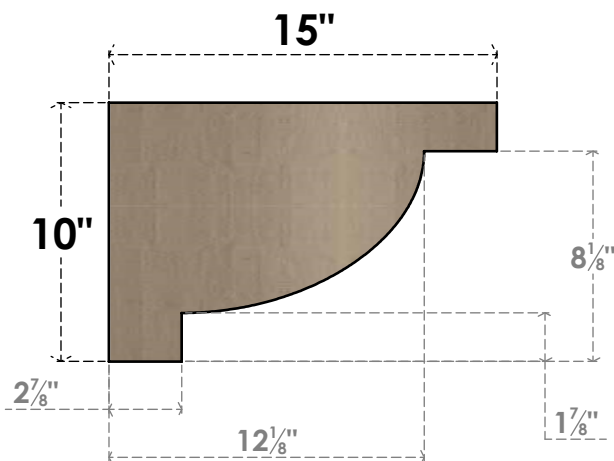

ITEM NUMBER: CORU05X15X10ALPRCPR

5"W X 15"D X 10"H SERIES 3 CLASSIC ALPINE ROUGH CEDAR TIMBERTHANE
FAUX WOOD CORBEL, PRIMED

SIDE PROFILE

FRONT PROFILE

ISOMETRIC

EKENA MILLWORK
2300 WEST MAIN ST.
CLARKSVILLE, TX 75426
TOLL FREE: 866-607-0453
WWW.EKENAMILLWORK.COM

NOTES

1. INSTALLATION TO BE COMPLETED IN ACCORDANCE WITH MANUFACTURER'S SPECIFICATIONS.
2. DRAWING MAY NOT BE TO SCALE
3. THIS DRAWING IS INTENDED FOR DESIGN AND PLANNING PURPOSES ONLY.
4. ALL INFORMATION CONTAINED HEREIN WAS CURRENT AT THE TIME OF DEVELOPMENT BUT MUST BE REVIEWED AND APPROVED BY THE PRODUCT MANUFACTURER TO BE CONSIDERED ACCURATE.
5. TIMBERTHANE ARCHITECTURAL PRODUCTS ARE MADE FROM HIGH DENSITY URETHANE AND COME FACTORY PRIMED