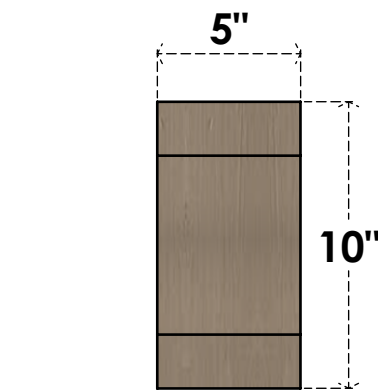

ITEM NUMBER: CORU05X15X10ALPRCPR

5"W X 15"D X 10"H SERIES 3 CLASSIC ALPINE ROUGH CEDAR TIMBERTHANE
FAUX WOOD CORBEL, PRIMED

SIDE PROFILE

FRONT PROFILE

ISOMETRIC

EKENA MILLWORK
2300 WEST MAIN ST.
CLARKSVILLE, TX 75426
TOLL FREE: 866-607-0453
WWW.EKENAMILLWORK.COM

NOTES

1. INSTALLATION TO BE COMPLETED IN ACCORDANCE WITH MANUFACTURER'S SPECIFICATIONS.
2. DRAWING MAY NOT BE TO SCALE
3. THIS DRAWING IS INTENDED FOR DESIGN AND PLANNING PURPOSES ONLY.
4. ALL INFORMATION CONTAINED HEREIN WAS CURRENT AT THE TIME OF DEVELOPMENT BUT MUST BE REVIEWED AND APPROVED BY THE PRODUCT MANUFACTURER TO BE CONSIDERED ACCURATE.
5. TIMBERTHANE ARCHITECTURAL PRODUCTS ARE MADE FROM HIGH DENSITY URETHANE AND COME FACTORY PRIMED