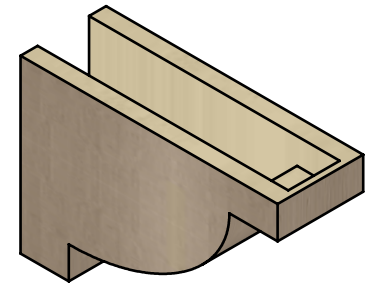

ITEM NUMBER: CORU05X15X10ALPRCPR

5"W X 15"D X 10"H SERIES 3 CLASSIC ALPINE ROUGH CEDAR TIMBERTHANE
FAUX WOOD CORBEL, PRIMED

SIDE PROFILE

FRONT PROFILE

ISOMETRIC

EKENA MILLWORK
2300 WEST MAIN ST.
CLARKSVILLE, TX 75426
TOLL FREE: 866-607-0453
WWW.EKENAMILLWORK.COM

NOTES

1. INSTALLATION TO BE COMPLETED IN ACCORDANCE WITH MANUFACTURER'S SPECIFICATIONS.
2. DRAWING MAY NOT BE TO SCALE
3. THIS DRAWING IS INTENDED FOR DESIGN AND PLANNING PURPOSES ONLY.
4. ALL INFORMATION CONTAINED HEREIN WAS CURRENT AT THE TIME OF DEVELOPMENT BUT MUST BE REVIEWED AND APPROVED BY THE PRODUCT MANUFACTURER TO BE CONSIDERED ACCURATE.
5. TIMBERTHANE ARCHITECTURAL PRODUCTS ARE MADE FROM HIGH DENSITY URETHANE AND COME FACTORY PRIMED